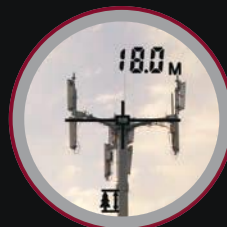

1. **UTILITIES**
2. Antenna Height
   - 2D Span
   - Clearances