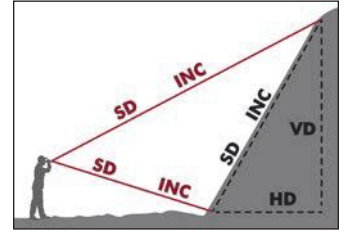

Measured
by TruPulse:

Calculated
by TruPulse:

HD = Horizontal Distance
VD = Vertical Distance SD = Slope Distance
INC = Inclination HT = Height
ML = Missing Line

1-Shot = 4 Values

3-Shot Height

2-Shot 2D Missing Line:

LCD In-Scope Display

Specifications

Distance Accuracy to Typical Targets	± 0.5 m (1.6 ft)
Distance Accuracy to Weak Targets	± 1 m (3 ft)
Inclination Accuracy	± 0.5° Relative
Max Range to Reflective Targets	1750 m (5,740 ft)
Max Range to Non-Reflective Targets	1750 m (5,740 ft)
Scope Magnification	4×
In-Scope Field of View	13.1 m @ 91.5 m away (43 ft @ 300 ft)
Environmental Rating	Water-resistant / IP54
Temperature Range	-20° to 60° C (-4° to 140° F)
Battery Type (8 hrs. of continuous use)	(1) CR123A
Size L x W x H	11.5 x 10 x 5 cm (4.5 x 4 x 2 in)
Weight	220 g (8 oz)

Targeting Modes

Closest: Distinguishes near and far objects and identifies the closest target
Farthest: Distinguishes near and far objects and identifies the farthest target
Continuous: Provides constant updates while shooting multiple targets
Filter: Measures through dense foliage by recognizing only a highly reflective target