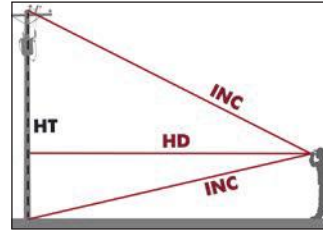

Simple Operation

- Rely on easy to understand graphical symbols to know what each displayed calculation represents
- Navigate through the targeting modes with icons that are commonly seen in cameras

Ideal Applications

Measured
by TruPulse:

Calculated
by TruPulse:

HD = Horizontal Distance
VD = Vertical Distance SD = Slope Distance
INC = Inclination HT = Height
ML = Missing Line

1-Shot = 4 Values

3-Shot Height

2-Shot 2D Missing Line:

LCD In-Scope Display

Specifications

Distance Accuracy to Typical Targets	± 0.5 m (1.6 ft)
Distance Accuracy to Weak Targets	± 1 m (3 ft)
Inclination Accuracy	± 0.5° Relative
Max Range to Reflective Targets	1750 m (5,740 ft)
Max Range to Non-Reflective Targets	1750 m (5,740 ft)
Scope Magnification	4×
In-Scope Field of View	13.1 m @ 91.5 m away (43 ft @ 300 ft)
Environmental Rating	Water-resistant / IP54
Temperature Range	-20° to 60° C (-4° to 140° F)
Battery Type (8 hrs. of continuous use)	(1) CR123A
Size L x W x H	11.5 x 10 x 5 cm (4.5 x 4 x 2 in)
Weight	220 g (8 oz)

Targeting Modes

Closest: Distinguishes near and far objects and identifies the closest target
Farthest: Distinguishes near and far objects and identifies the farthest target
Continuous: Provides constant updates while shooting multiple targets
Filter: Measures through dense foliage by recognizing only a highly reflective target