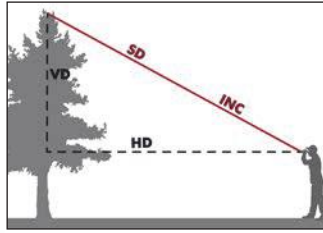

- CONSTRUCTION**
- Crane Clearances
 - Heights
 - Slope Grades

- UTILITIES**
- Antenna Height
 - 2D Span
 - Clearances

- FORESTRY**
- Tree Heights
 - Buffer Zones
 - ROW Clearances

TRUPULSE® 200L LASER

Measurement Solutions

Measured
by TruPulse:

Calculated
by TruPulse:

HD = Horizontal Distance
VD = Vertical Distance SD = Slope Distance
INC = Inclination HT = Height
ML = Missing Line

1-Shot = 4 Values

3-Shot Height

2-Shot 2D Missing Line:

LCD In-Scope Display

Specifications

Distance Accuracy to Typical Targets	± 0.5 m (1.6 ft)
Distance Accuracy to Weak Targets	± 1 m (3 ft)
Inclination Accuracy	± 0.5° Relative
Max Range to Reflective Targets	1750 m (5,740 ft)
Max Range to Non-Reflective Targets	1750 m (5,740 ft)
Scope Magnification	4×
In-Scope Field of View	13.1 m @ 91.5 m away (43 ft @ 300 ft)
Environmental Rating	Water-resistant / IP54
Temperature Range	-20° to 60° C (-4° to 140° F)
Battery Type (8 hrs. of continuous use)	(1) CR123A
Size L x W x H	11.5 x 10 x 5 cm (4.5 x 4 x 2 in)
Weight	220 g (8 oz)

Targeting Modes

Closest: Distinguishes near and far objects and identifies the closest target
Farthest: Distinguishes near and far objects and identifies the farthest target
Continuous: Provides constant updates while shooting multiple targets
Filter: Measures through dense foliage by recognizing only a highly reflective target