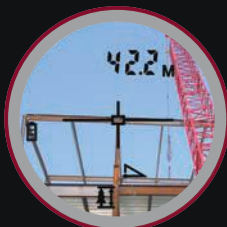

TRUPULSE[®] 200L LASER RANGEFINDER

The TruPulse 200L was designed to make professional measurements at an affordable price. This versatile handheld laser measures much more than just distance and angle. The TruPulse 200L uses advanced TruTargeting technology and premium built-in features for reliable results trusted by true professionals.

New and Improved!

- 50% more accurate
- Higher range resolution
- More affordable
- 2-year limited warranty

Best Value for the Price

- Low-priced professional laser with built-in calculations for Horizontal Distance, Height and 2D Missing Line
- Range up to 1750 m (5,740 ft) away to non-reflective targets
- Achieve ± 0.5 m (1.6 ft) range accuracy

TruTargeting Technology

- View all your data values right in the scope and instantly receive feedback on your measurement accuracy
- Choose from the four targeting modes to capture the correct measurement to your intended target

Simple Operation

- Rely on easy to understand graphical symbols to know what each displayed calculation represents
- Navigate through the targeting modes with icons that are commonly seen in cameras

Ideal Applications