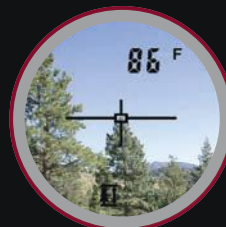

1. **FORESTRY**
2. Tree Heights
   - Buffer Zones
   - ROW Clearances